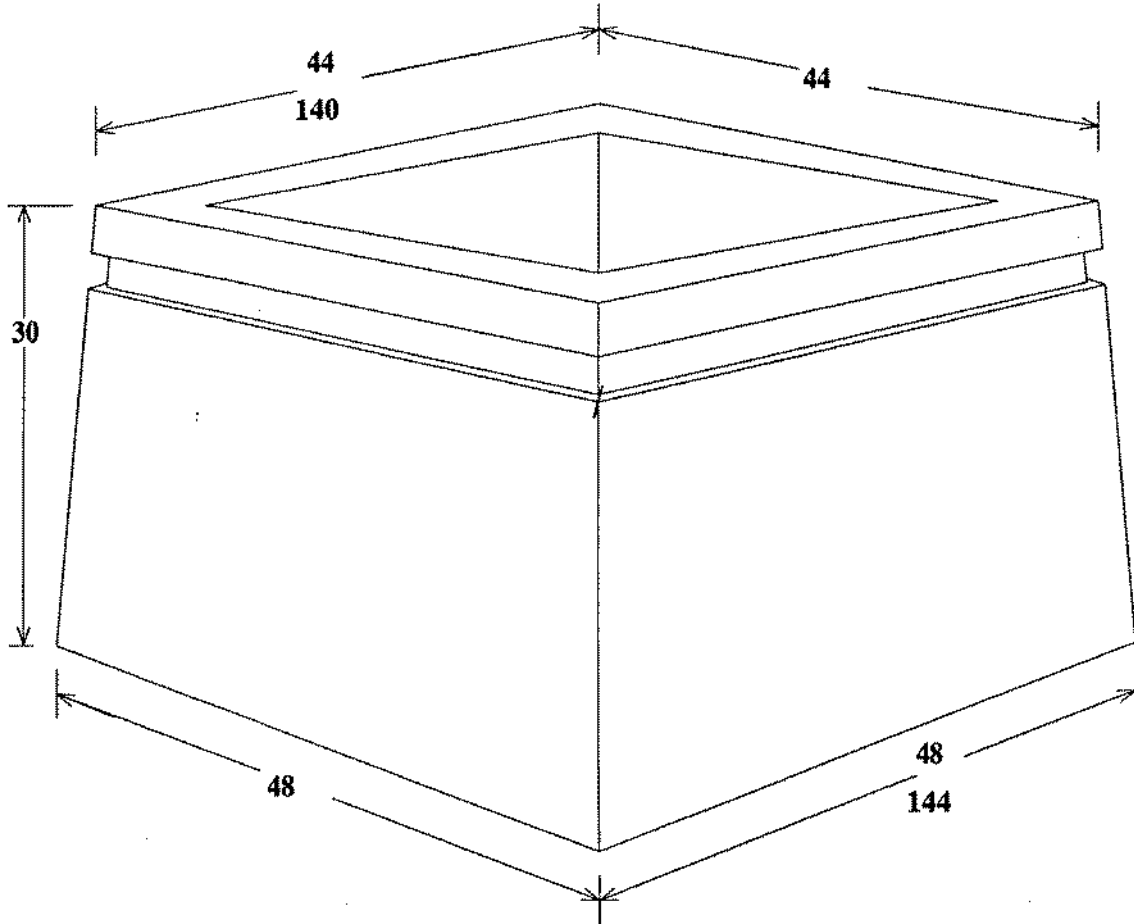

Robbins Precast

"Manufacturer of precast concrete products since 1974"

SIZE
4' x 4'
4' x 12'

CATALOG NO.
FL-44
FL-412

WEIGHT
2400 LBS
5550 LBS

**NOTE: AVAILABLE IN VARIOUS
COLORS AND SURFACE
TEXTURES.**

NuCast Industries, Inc.
23220 Park Canyon Dr
Corona, CA 92883
Tele 951-277-8888
Fax 951-277-8052
www.robbinsinc.com
J32robbsins@earthlink.net

FL Series

Concrete Planter